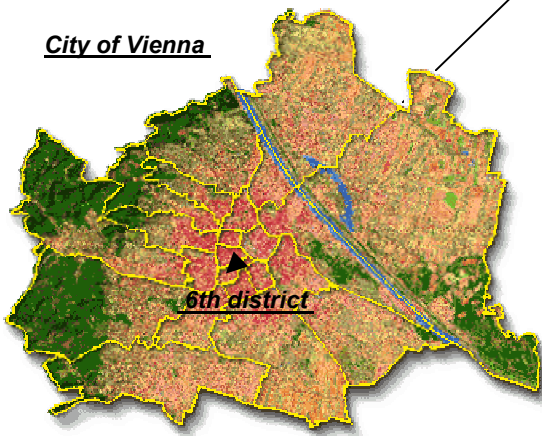

INSTITUTE FOR ADVANCED STUDIES (IHS)

location map

City of Vienna

Contacts in Vienna:

Apparthaus WALCH: Stumpergasse 25 & 26

1060 Vienna / Austria
Tel. +43-(01)-5974238
office@appawalch.at
key safe access code: "232E"

medical emergency: 141
international pharmacy: 512 2825
ambulance: 144

INSTITUTE FOR ADVANCED STUDIES (IHS)

location map

Public Transport in Vienna

From the Airport to Appartmenthaus Walch

by bus

Please take the bus to “Wien Südbahnhof” / “Wien Westbahnhof”. Tickets are available on the bus or at the ticket-slot-machine at the exit. The fare for a one-way ticket is 5.8 EUR. Hotel Walch is about 10 minutes walking distance from the bus terminal at Westbahnhof. The timetable and other information can be downloaded from: