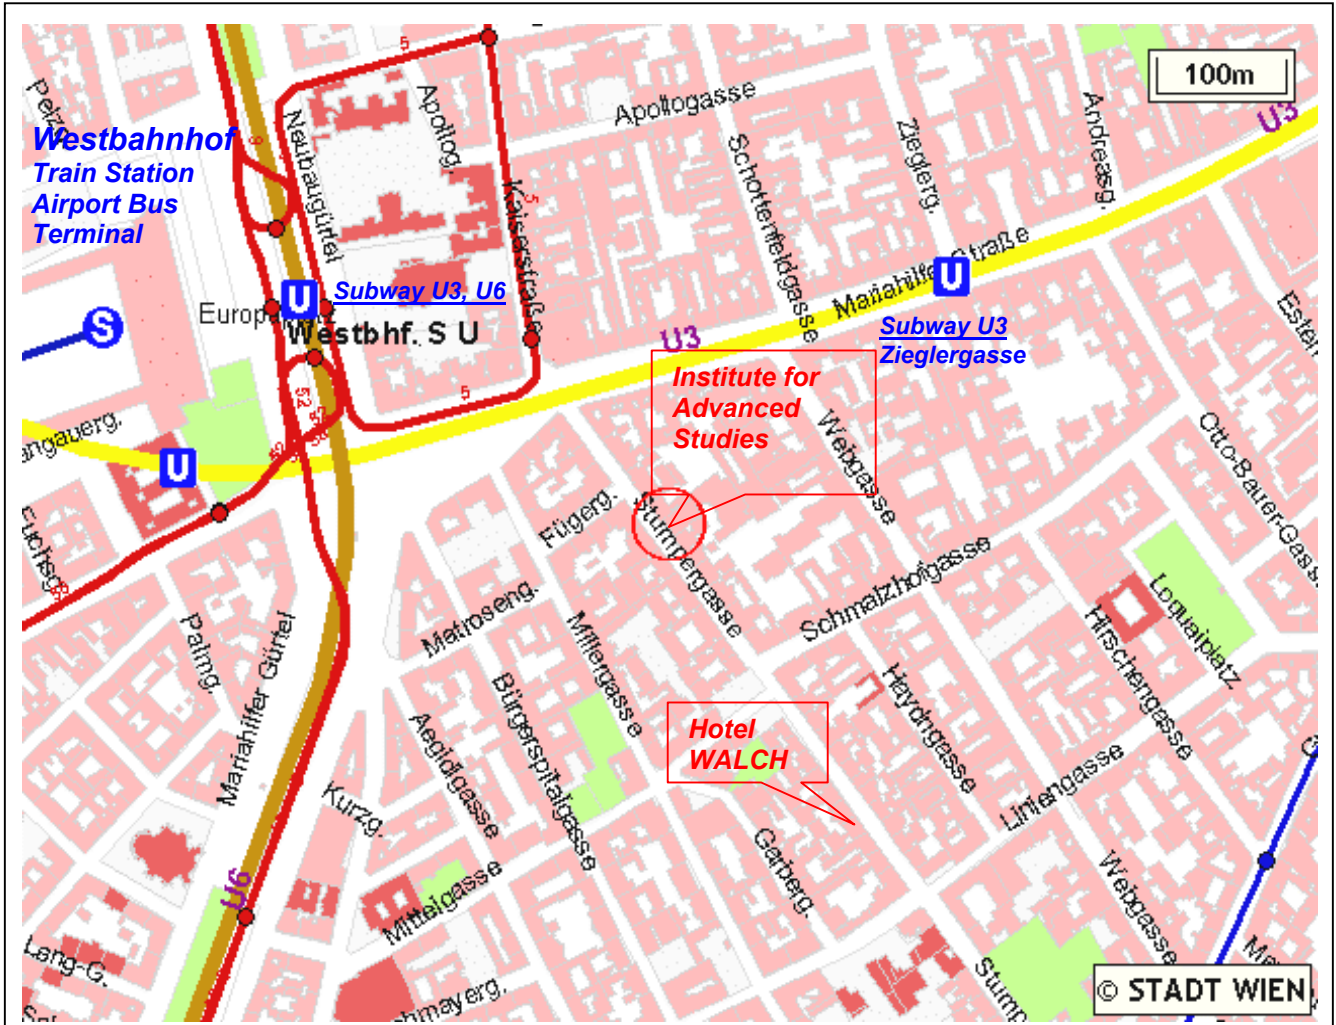

INSTITUTE FOR ADVANCED STUDIES (IHS)

location map

City of Vienna

Contacts in Vienna:

Apparthaus WALCH: Stumpergasse 25 & 26

1060 Vienna / Austria
Tel. +43-(01)-5974238
office@appawalch.at
key safe access code: "232E"

medical emergency: 141
international pharmacy: 512 2825
ambulance: 144

INSTITUTE FOR ADVANCED STUDIES (IHS)

location map

Public Transport in Vienna

From the Airport to Appartmenthaus Walch

by bus

Please take the bus to “Wien Südbahnhof” / “Wien Westbahnhof”. Tickets are available on the bus or at the ticket-slot-machine at the exit. The fare for a one-way ticket is 5.8 EUR. Hotel Walch is about 10 minutes walking distance from the bus terminal at Westbahnhof. The timetable and other information can be downloaded from: